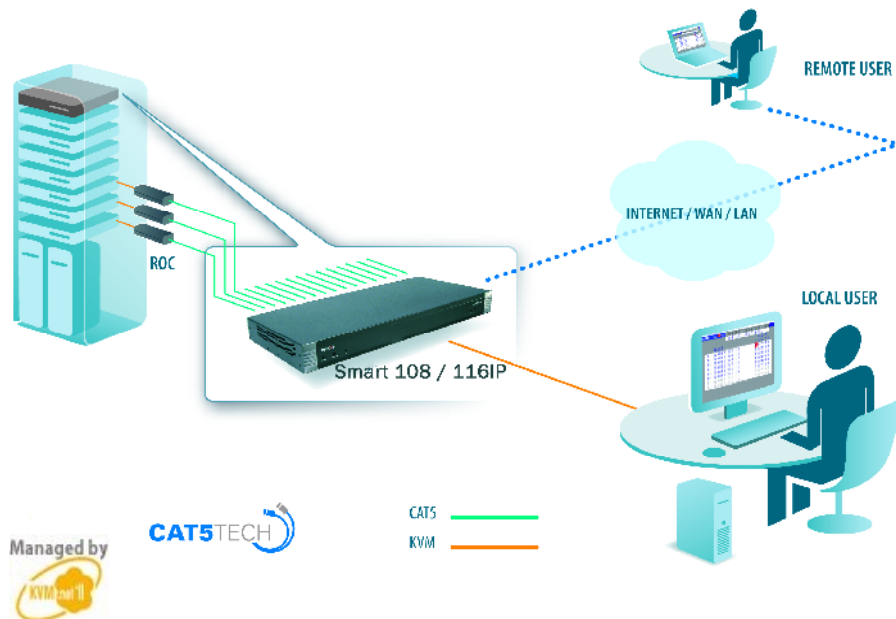

## Secure, Web-based KVM switch

Remote KVM Access For 24/7 Access, Control and Management of Servers in Data Centers

- Controls up to 8/16 servers from a single console
- Local or internet connection
- Mixed server platform capability: PS/2 & USB
- Compatible with Minicom's remote management solutions, AccessIT™ and KVM.net@II
- ROC technology enables up to 30m/100ft between computer and switch
- Space saving – 1U, rack mountable
- Multi-layer security
- Remote users can connect from various platforms
- 3 year warranty

### Local or remote access to servers in the data center

The Smart 108IP/116 IP gives system administrators secure, web-based access, control and management to a rack of up to 8/16 servers, either remotely or locally. The rack mountable, 1U sized switch features innovative ROC (KVM over CAT5) technology that directly connects the Smart 108IP/116 IP to each server in the rack, eliminating cable clutter and providing up to 30m/100ft between the server and switch.

### Ideal for branch offices and growing companies

The Smart 108IP/116IP is a perfect fit for businesses that have a number of offices in disparate locations, and for businesses that are planning on expanding. The Smart 108IP/116IP can be managed by Minicom's remote management solutions, AccessIT™ and KVM.net@ II.

### BIOS level, mixed platform access

As an out-of-band solution, the Smart 108IP/116IP lets users connect directly to servers at the BIOS level and offers access and control over mixed platforms, including PS/2 and USB devices. The Smart 108IP/116IP also supports multiple platforms for clients: Windows OS (with Internet Explorer or Firefox) and Linux OS (with Firefox).