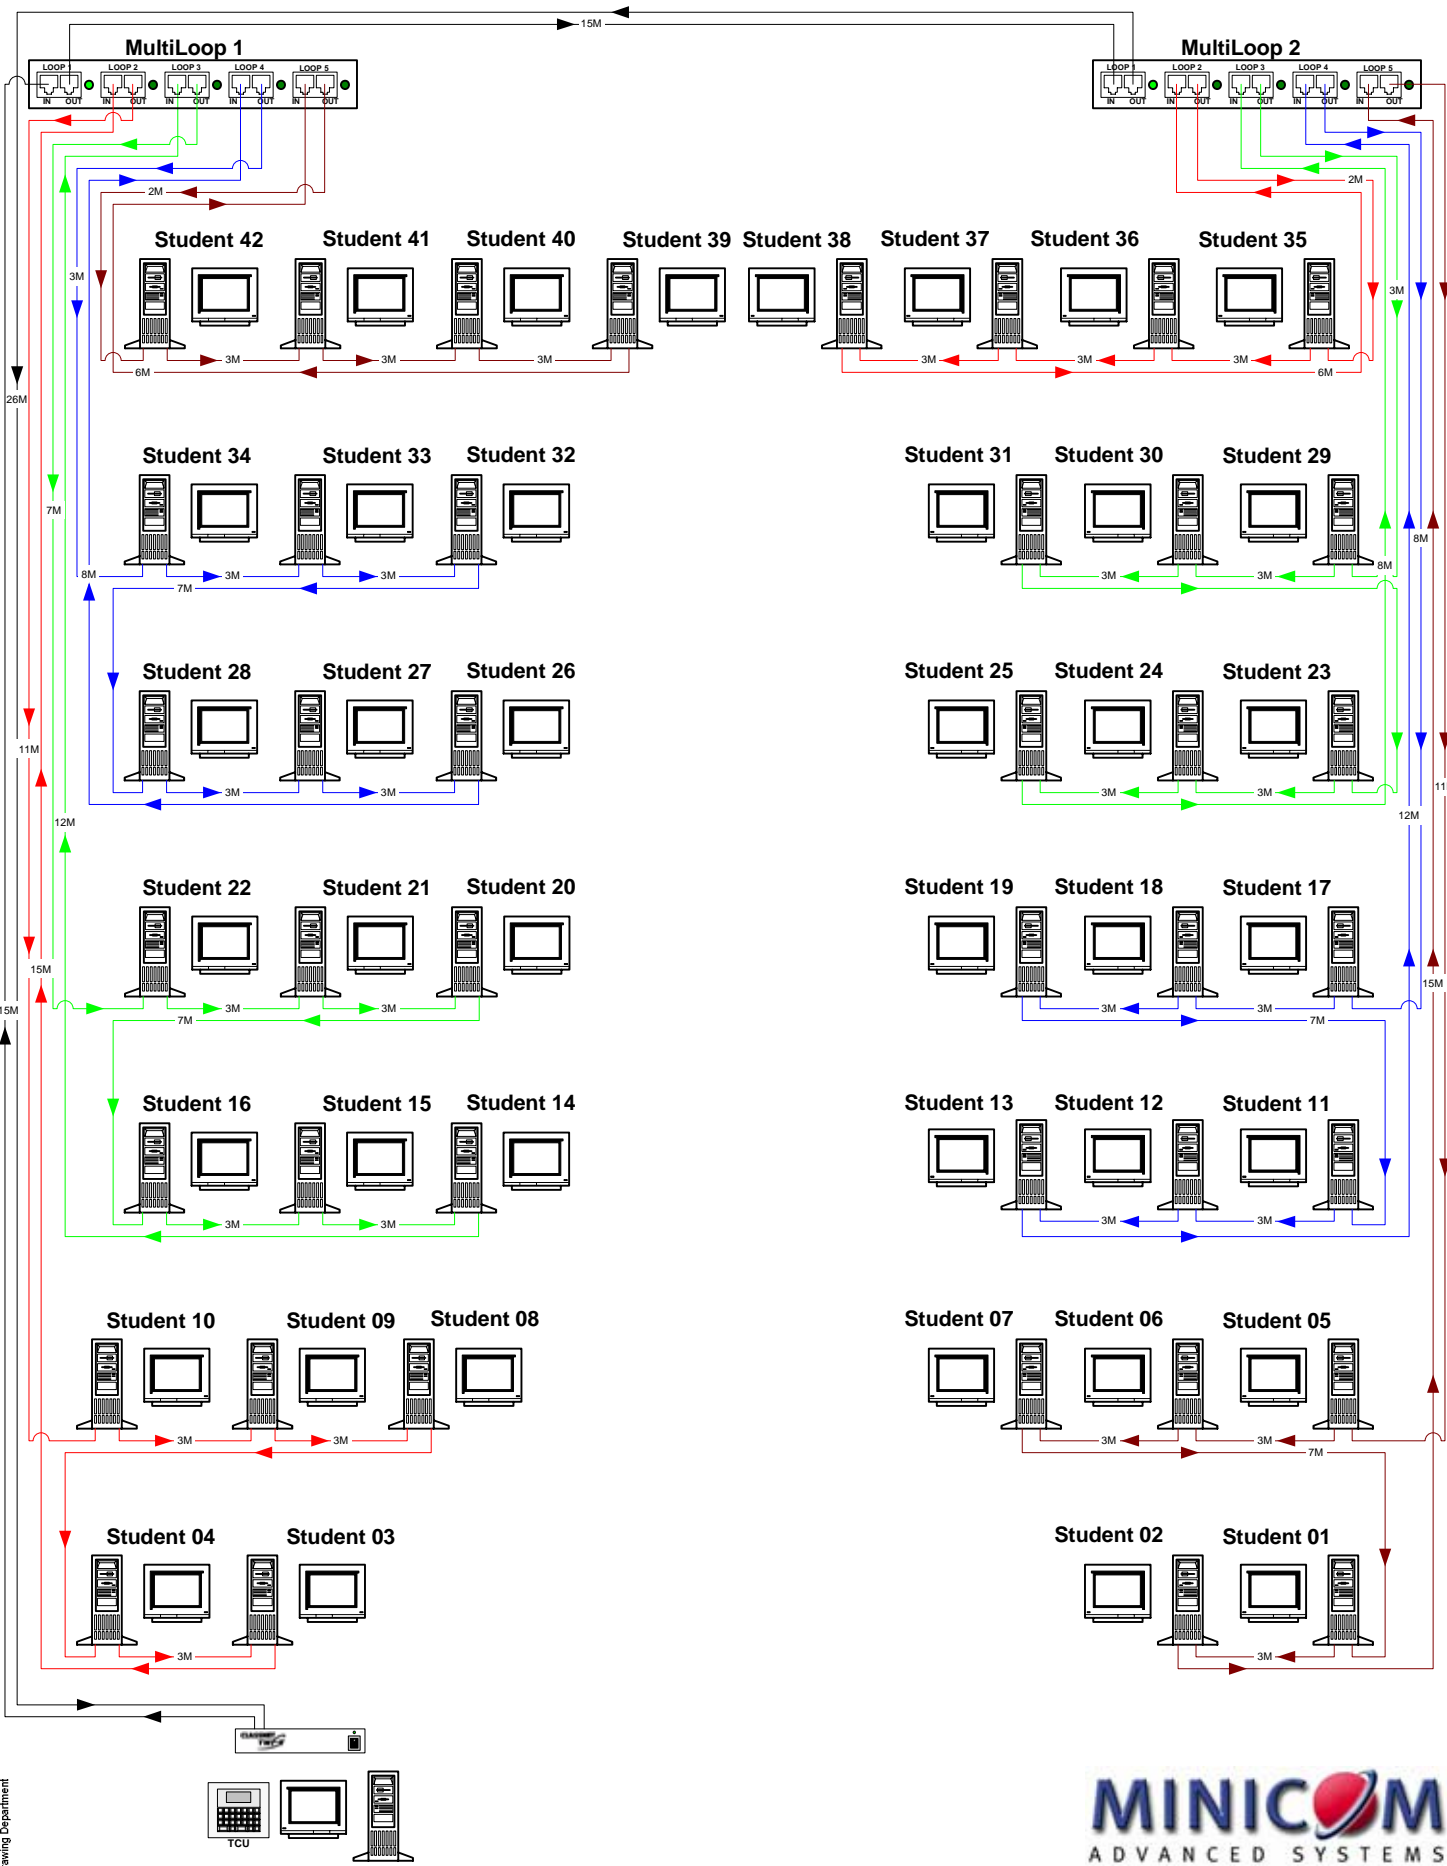

# Classnet Twist with two Classnet Multiloops.

**MINICOM**  
ADVANCED SYSTEMS

*Classnet  
Applications*